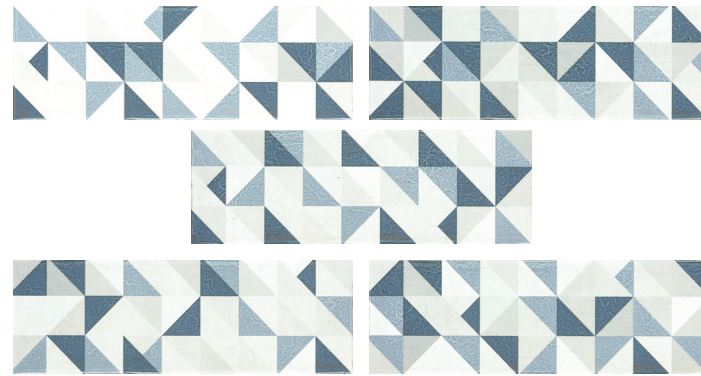

RIMA

RIMA

10x30cm White Fon Wall Tile Matt

10x30cm Light Grey Fon Wall Tile Matt

10x30cm Dark Grey Fon Wall Tile Matt

10x30cm Mix Decor Wall Tile Matt

Usage Areas Wall Tile

Size	Surface	Box / m ²	Pallet / m ²	Pallet Box / Piece	Pallet Weight / kg	Pallet Box Dimensions / cm
10x30cm - 4"x12"	Matt	0,99	3,16	84	1117	80x120x104