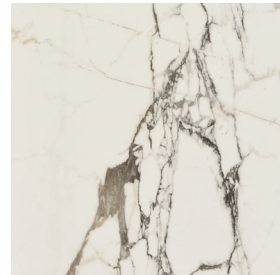

# HAVANA

60x120cm White Glazed Porcelain Full Lappato-Lappato Face1

60x120cm White Glazed Porcelain Full Lappato-Lappato Face2

60x120cm White Fon Wall Tile Glossy

90x90cm White Glazed Porcelain Lux

60x60cm White Glazed Porcelain Lappato