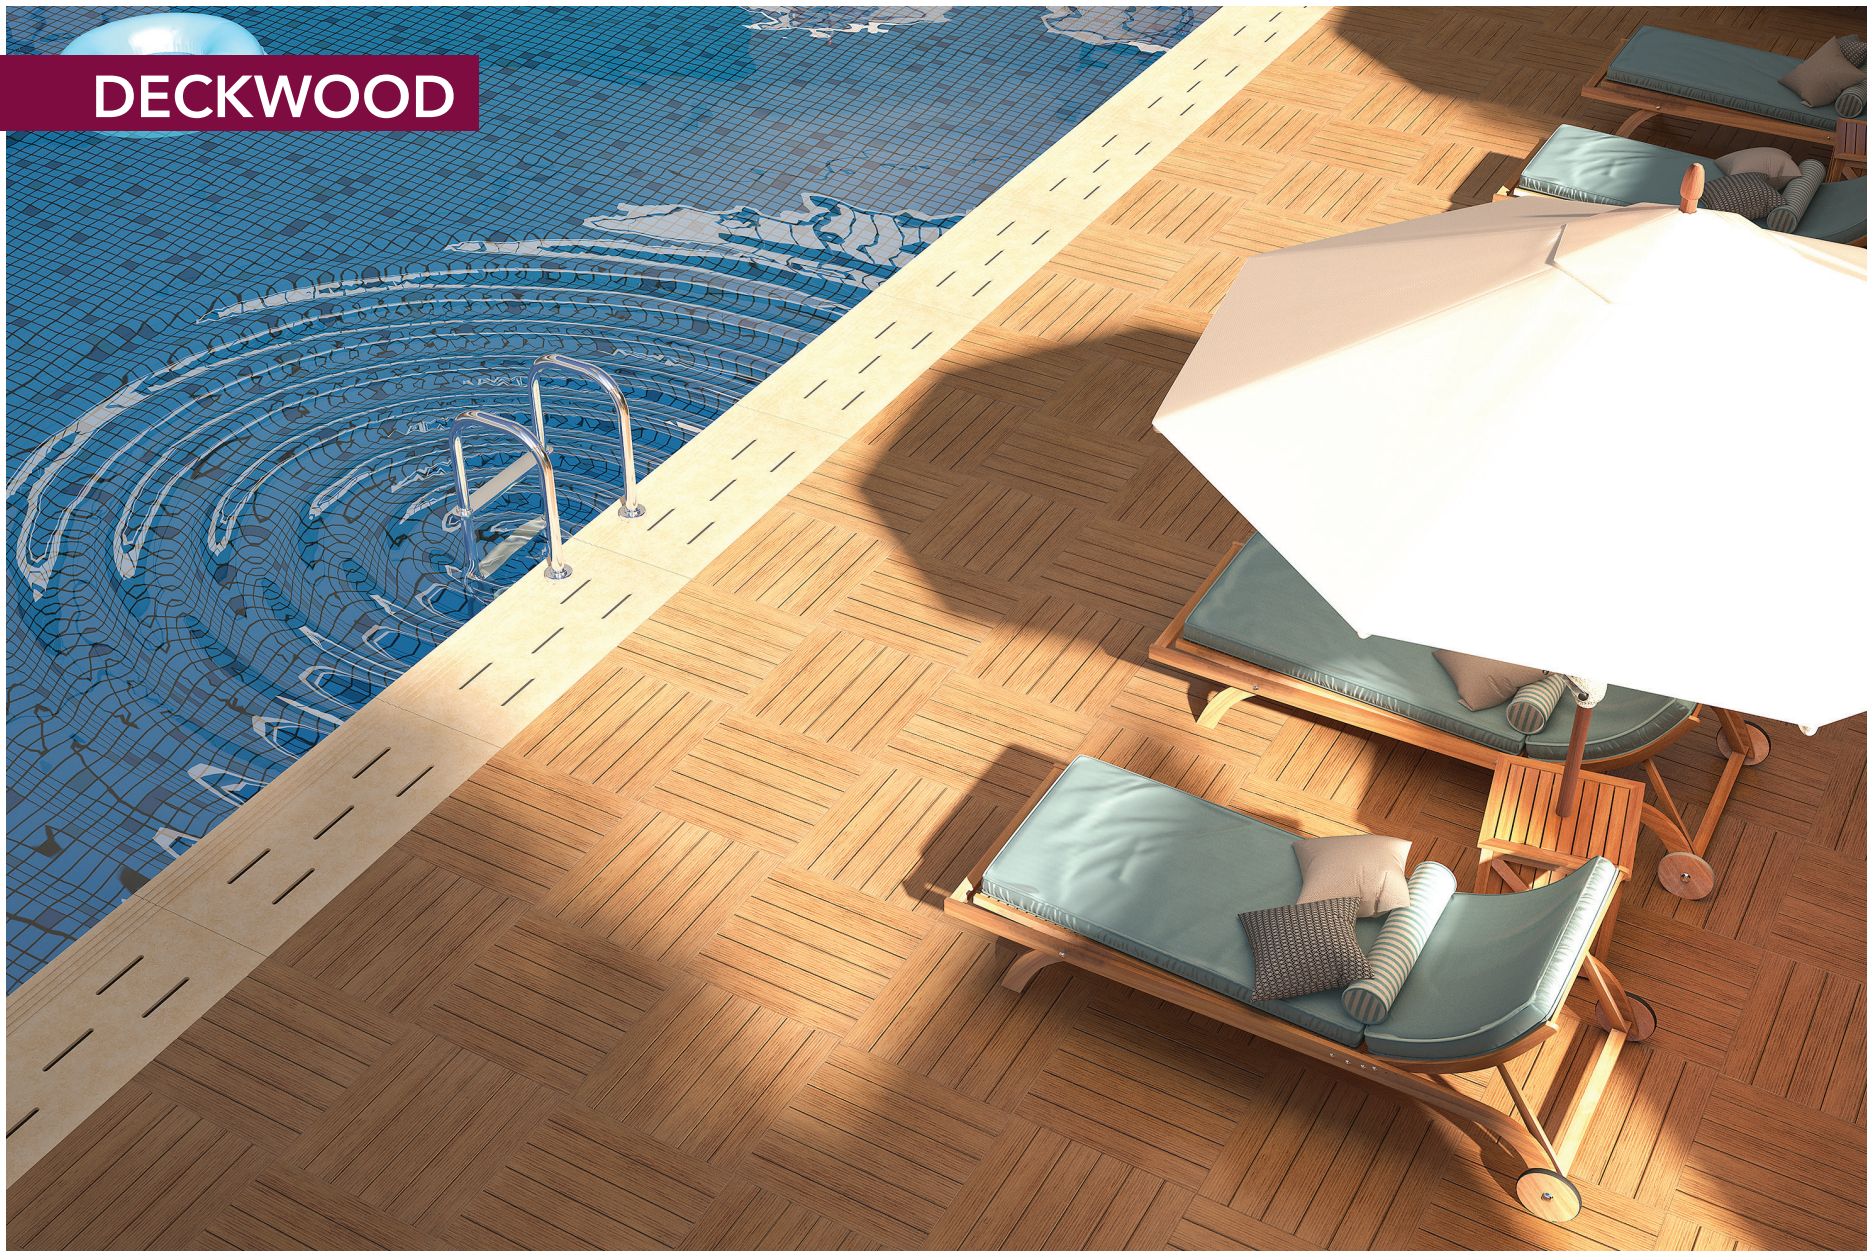

DECKWOOD

DECKWOOD

60x60 Teak Glazed Porcelain Matt Face1

60x60 Teak Glazed Porcelain Matt Face2

60x60 Teak Glazed Porcelain Matt Face3

Usage Areas Glazed Porcelain Tile

Size	Surface	Box / m ²	Pallet / m ²	Pallet Box / Piece	Pallet Weight / kg	Pallet Box Dimensions / cm
60x60cm - 24"x24"	Matt	1,44	43,20	30	922	80x120x76